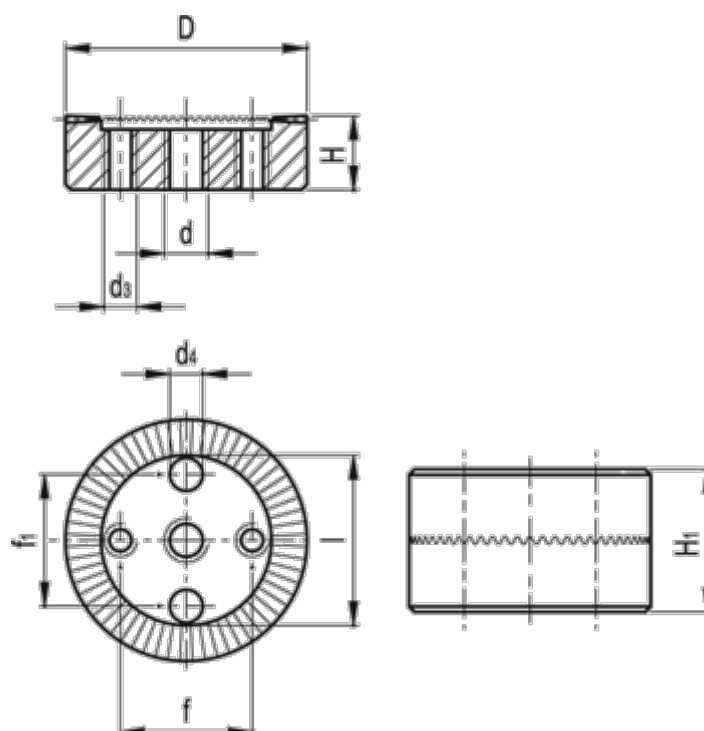

# Data Sheet

Article number: 206565352

Description: E+G Serrated locking plate  
GN 187.4-32-48-C-NI

## Measures

D	= 32	l	= 23.5
d	= M6	Number of teeth	= 48
d1	= 5.3	Weight (g)	= 41
d4 H11	= 5		
f	= 18		
f1	= 18		
H +/-0.9	= 9.0		
H1	= 18		